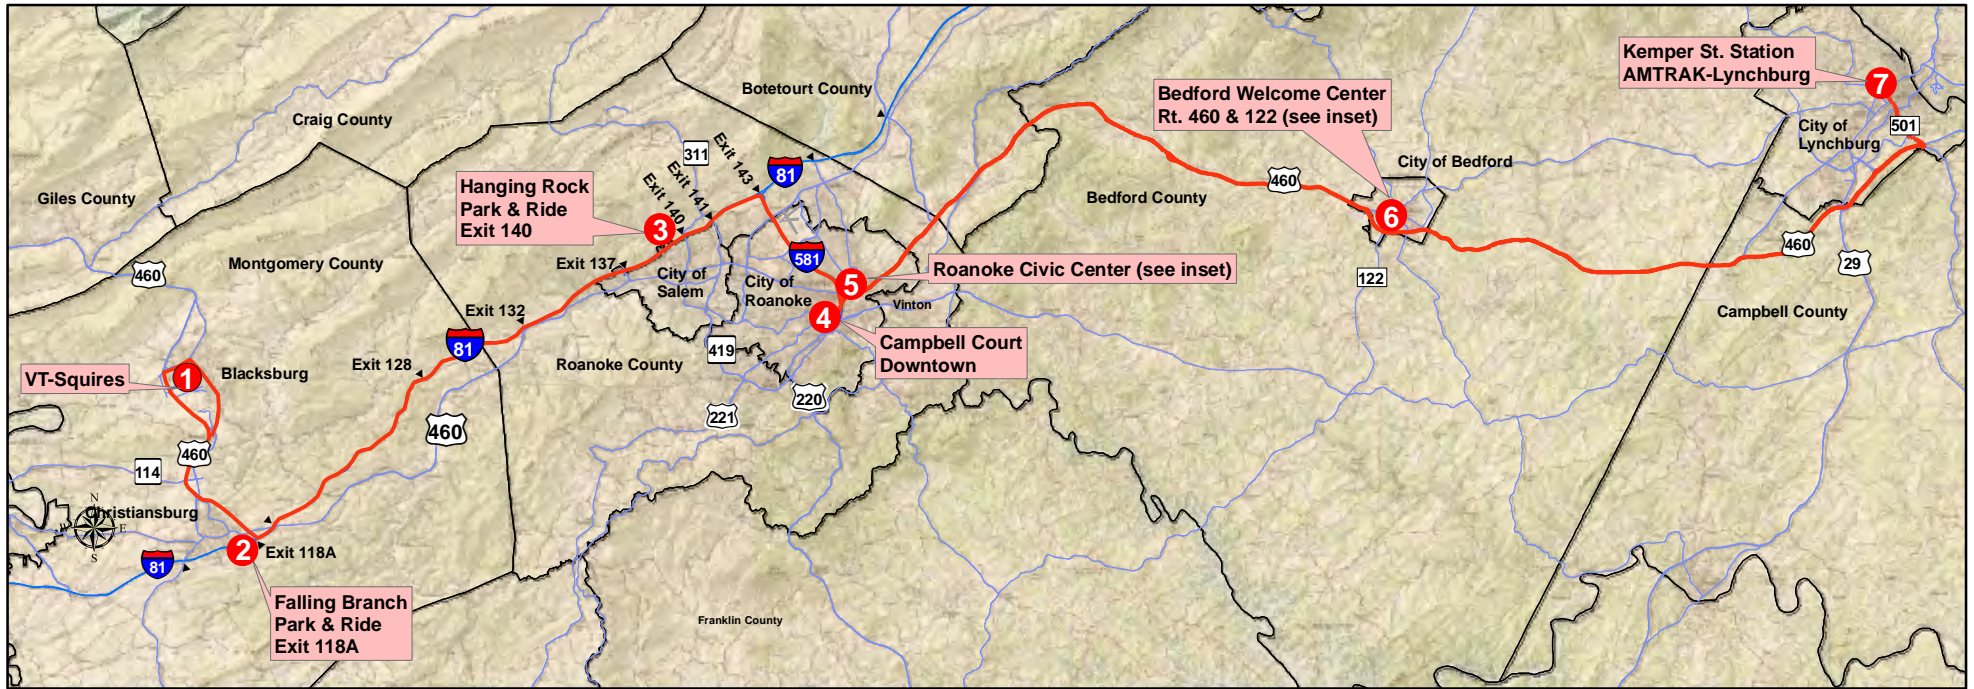

THE SMART WAY CONNECTOR

- 1** Virginia Tech-Squires Student Center
- 2** Falling Branch Park & Ride-Exit 118 A
- 3** Hanging Rock Park & Ride-Exit 140
- 4** Campbell Court-Downtown Roanoke
- 5** Roanoke Civic Center (see inset)
- 6** Bedford Welcome Center (see inset)
- 7** Kemper Street Station-Lynchburg AMTRAK